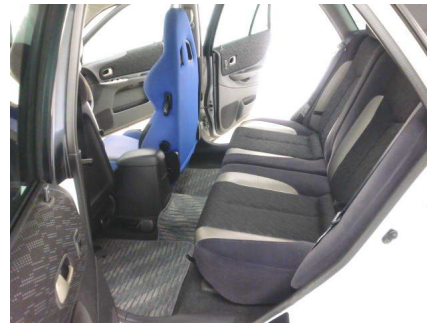

Transmission: AT
Engine Capacity: 1990 cc
Color: WHITE A3D

3.5
Exterior

4.0
Interior

Other Information:

L4 DOHC 16 Valves 1991cc (FS-ZE/170ps/6800rpm/18.4kg-m/5000rpm), Front Drive 2WD 4AT, FULLY LOADED, AIRBAG, ALLOY WHEEL, FOBLIGHTS, MAZDA ORIGINAL AEROBODY KIT.
Aftermarket driver seat, Sport Suspension, Exhaust system. * NO STEREO