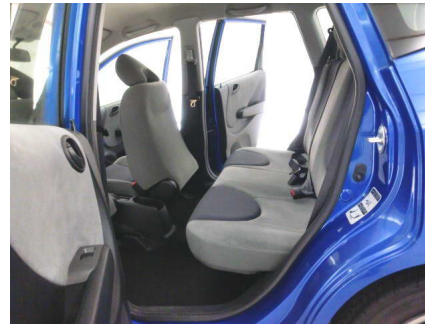

Vehicle Information

HONDA

FIT

First Registration Year: 2005/4
Manufacture Year: 2005

86456

Model: GD1
Grade: 1.3 A
Fuel: Petrol
Drive Train: 2WD

Chassis No: GD1-2206839
Mileage: 101,000 km
Engine: L13A
Seats: 5

Transmission: AT
Engine Capacity: 1330 cc
Color: BLUE B520P

3.5
Exterior

4.0
Interior

Other Information:

Straight 4 Cylinder SOHC 8 Valves 1339cc SU-LEV (L13A / 86ps/5700rpm / 12.1kg-m/2800rpm), FWD 2WD, Multimatic AT, Fully Loaded (PS, PW, AC, PM, CL) with ABS, Air Bags, High-Mounted Rear Stop Lamp, Rear Wiper, Split Folding Rear Seats, CD Stereo, RPM meter, * Color Code: B520P